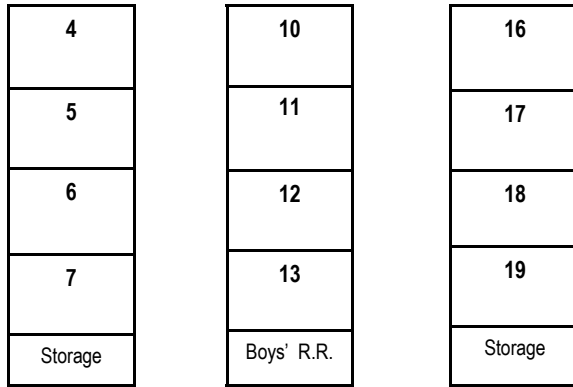

Mrs. Erica Mac Donald, Principal
Mr. Brian Pope, Assistant Principal

Colton Joint Unified School District
COLTON MIDDLE SCHOOL MAP

670 West Laurel Street,
Colton, CA 92324,
909-580-5009

Laurel Street

Valencia Drive
Bus Loading Zone